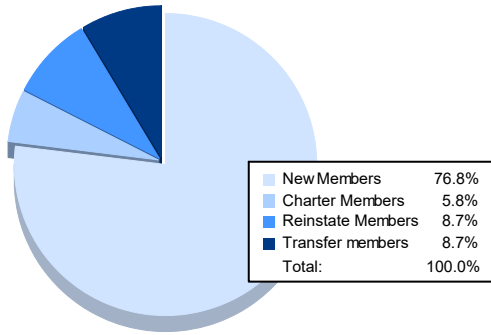

Year	New Clubs	Dropped Clubs	Gain/ Loss Clubs	New Members	Charter Members	Reinstate Members	Transfer Members	Total Member Added	Total Members Dropped	Gain/ Loss Members
2016-2017	1	0	1	110	27	2	4	143	192	-49
2017-2018	1	0	1	139	23	6	3	171	155	16
2018-2019	0	0	0	150	0	1	3	154	184	-30
2019-2020	3	1	2	92	68	8	15	183	210	-27
2020-2021	0	0	0	53	4	6	6	69	154	-85
<b>Average</b>	<b>1</b>	<b>0</b>	<b>1</b>	<b>109</b>	<b>24</b>	<b>5</b>	<b>6</b>	<b>144</b>	<b>179</b>	<b>-35</b>

### Membership Composition June 2021 Cumulative

### Gender Composition June 2021 Cumulative